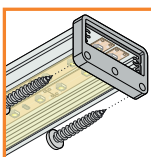

mounting plate W flexible INOX
84520019