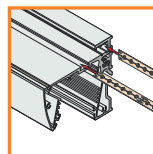

socket frame SM 1
25200020