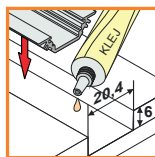

TRIO

LED strip max 10 mm

profile LED TRIO BC

corner profile 45 degree;
can be mounted on the surface by screws
or inside the gap by glue

anodized

1000mm 91020020
2000mm 91030020

black anodized

1000mm 91020021
2000mm 91030021

white painted

1000mm 91020001
2000mm 91030001

COVERS

cover side B

white frosted transparent

1000mm 76240038
2000mm 76250038
1000mm 76240039
2000mm 76250039
1000mm 76240016
2000mm 76250016

cover click C

white transparent

1000mm 76320038
2000mm 76330038
1000mm 76320000
2000mm 76330000

cover lens C

transparent

1000mm 76290000
2000mm 76300000

endings

/set= 2pcs/

silver
black
white
grey

ending TR
91050040
91050002
91050001
91050022

mounting

OPTIONAL MOUNTING:

screw

glue

mounting adhesive
LED stripe

LED strip + cable
+ power supply