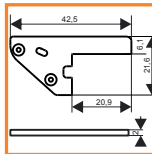

STEP

LED strip max 10 mm

profile LED STEP C

anodized

1000mm **32060020**
2000mm **32080020**

black anodized

1000mm **32060021**
2000mm **32080021**

covers

cover
click C

white transparent

1000mm 1000mm
76320038 76320000
2000mm 2000mm
76330038 76330000

accessories

anti-slip insert ST

colorless
1000mm **32130000**
1500mm **32140000**
2000mm **32150000**
black
1000mm **32130002**
1500mm **32140002**
2000mm **32150002**

cover LED STEP

anodized
1000mm **32090020**
1500mm **32110020**
2000mm **32120020**
black anodized
1000mm **32090021**
1500mm **32110021**
2000mm **32120021**

endings

/set= 2pcs/

ending ST

▶ **32100022**
▶ **32100002**

silver
black

mounting

mounting - profile

mounting-LED stripe

LIGHTING ANGLES

LED strip + cable
+ power supply

mounting - cover

mounting - anti-slip insert