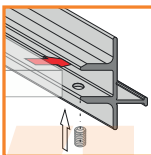

mounting on glass set screw 2xM4