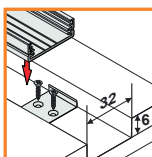

WIDE

LED strip max 24 mm

profile LED WIDE G/W

raw	anodized	black anodized	white painted
1000mm 84020000	1000mm 84020020	1000mm 84020021	1000mm 84020001
2000mm 84030000	2000mm 84030020	2000mm 84030021	2000mm 84030001

covers

cover G white	cover G frosted	cover G transparent
1000mm 84060038	1000mm 84060039	1000mm 84060016
2000mm 84070038	2000mm 84070039	2000mm 84070016

endings

ending WI
84130022
84130002
84130001
84130022

silver
black
white
grey

ending WI with hole
84310040
84310002
84310001
84310022

mounting

OPTIONAL MOUNTING:

holder WI simple
84220030

two-sided adhesive tape
76340000

mounting plate W flexible INOX
84520019

screw

LED strip + cable
+ power supply

mounting LED strip - max. 3 x 8 mm

mounting LED module
1,5W f30 6led