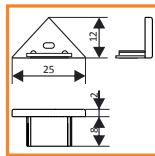

silver
black
white
grey

ending TR
91050040
91050002
91050001
91050022