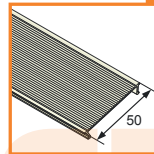

cover PH/LO/SM anodized

1000mm 63550020
2000mm 63560020