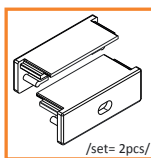

ending WI with hole
84310040
84310002
84310001
84310022