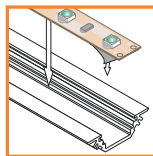

mounting adhesive
LED stripe