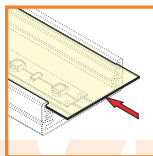

WIDE

LED strip max 24 mm

profile LED WIDE G/W

raw	anodized	black anodized	white painted
1000mm 84020000	1000mm 84020020	1000mm 84020021	1000mm 84020001
2000mm 84030000	2000mm 84030020	2000mm 84030021	2000mm 84030001

covers

cover G white	cover G frosted	cover G transparent
1000mm 84060038	1000mm 84060039	1000mm 84060016
2000mm 84070038	2000mm 84070039	2000mm 84070016

endings

ending WI
84130022
84130002
84130001
84130022

silver
black
white
grey

ending WI with hole
84310040
84310002
84310001
84310022

mounting

OPTIONAL MOUNTING:

holder WI simple
84220030

two-sided adhesive tape
76340000

mounting plate W flexible INOX
84520019

screw

LED strip + cable
+ power supply

mounting LED strip - max. 3 x 8 mm

mounting LED module
1,5W f30 6led