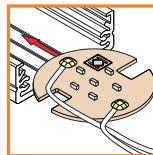

mounting LED module
1,5W f30 6led