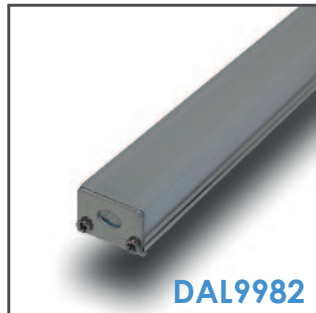

ALUMINIUM PROFILES/ ALUMINIJSKI PROFILI

FOR LED STRIPS/ ZA LED TRAKU

SKU CODE	SIZE	COLOR
DAL9981	17 x 12 x 1000 mm	Transparent
DAL9982	17 x 12 x 1000 mm	Matt
DAL9983	17 x 12 x 1000 mm	Transparent
DAL9984	17 x 12 x 1000 mm	Matt
DAL9985	25 x 9 x 1000 mm	Transparent
DAL9986	25 x 9 x 1000 mm	Matt
DAL9987	19 x 19 x 1000 mm	Matt