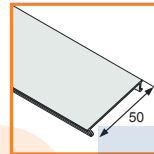

SHELF MULTI

LED stripe max 10 mm

profile LED SHELF MULTI

anodized

1000mm 25020020
2000mm 25030020

COVERS

cover PH/LO/SM standard

1000mm 63580000
2000mm 63590000

cover PH/LO/SM narrow

1000mm 63610000
2000mm 63620000

cover PH/LO/SM anodized

1000mm 63550020
2000mm 63560020

ENDINGS

ending SM

silver ▶ 25110022

ending SM throughout

▶ 25150022

ending SM connector

▶ 25130022

ending SM shelf

▶ 25120022

ending SM throughout shelf

▶ 25160022

ending SM connector shelf

▶ 25140022

MOUNTING

OPTIONAL MOUNTING:

wall bracket SM

wall bracket SM anodized
1000 - 25050020
2000 - 25060020

wall bracket SM black anodized
1000 - 25050021
2000 - 25060021

wall bracket SM white anodized
1000 - 25050001
2000 - 25060001

holder SM
25100030

LED strip + cable + power supply

MOUNTING LIGHT SOURCES:

socket frame SM 0,5
25190020

socket frame SM 1
25200020

socket frame SM 2
25210020

socket frame mounting

MOUNTING ENDING: