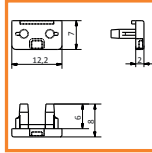

/set= 2pcs/

silver
black
white
grey

ending SL
89100040
89100002
89100001
89100022

ending SL with hole
89160040
89160002
89160001
89160022