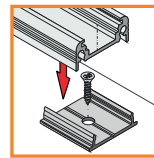

SURFACE

LED strip max 10 mm

profile LED SURFACE BC/UX

	anodized	black anodized	white anodized
1000mm	77260020	1000mm 77260021	1000mm 77260001
2000mm	77270020	2000mm 77270021	2000mm 77270001

COVERS

cover slide B

white	frosted	transparent
1000mm 76240038	1000mm 76240039	1000mm 76240016
2000mm 76250038	2000mm 76250039	2000mm 76250016

cover dick C

white	transparent
1000mm 76320038	1000mm 76320000
2000mm 76330038	2000mm 76330000

cover lens C

transparent
1000mm 76290000
2000mm 76300000

endings

ending SU
silver ▶ 70360040
black ▶ 70360002
white ▶ 70360001
grey ▶ 70360022

ending SU with hole
▶ 77540040
▶ 77540002
▶ 77540001
▶ 77540022

mounting

OPTIONAL MOUNTING:

mounting plate X
76260000

mounting plate U INOX
76380000

LED strip + cable + power supply

holder SU simple
77370030

connector L SU
anodized 77410020
black anodized 77410021
white painted 77410001

OPTIONAL CONNECTOR:

connector X
76350000