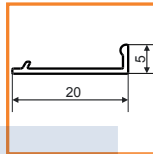

accessories