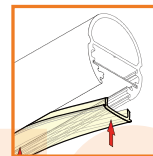

cover lens C

transparent

1000mm
76290000
2000mm
76300000