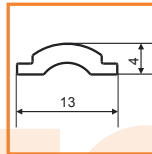

accessories