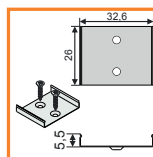

mounting plate W flexible INOX
84520019