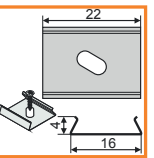

mounting plate U INOX
76380000

LED strip + cable + power supply