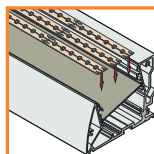

socket frame SM 0,5
25190020