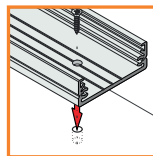

mounting LED strip - max. 3 x 8 mm