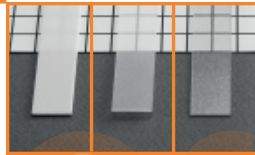

covers

cover slide B	white	frosted	transparent
1000mm	76240038	76240039	76240016
2000mm	76250038	76250039	76250016