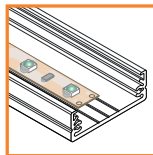

mounting LED strip - max. 3 x 8 mm