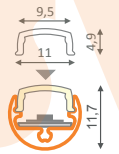

PEN

LED stripe max 10 mm

profile LED PEN I

anodized

1000mm 86020020
2000mm 86030020

covers

1000mm 86050000
2000mm 86060000

mounting

OPTIONAL MOUNTING:

OPTIONAL CONNECTOR: