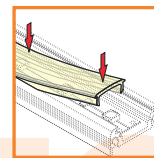

cover dick C

white	transparent
1000mm 76320038	1000mm 76320000
2000mm 76330038	2000mm 76330000