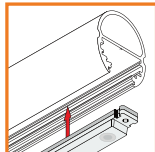

LED mounting
- Fortimo LED