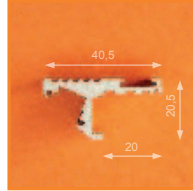

profile LED STEP C