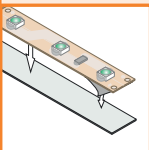

mounting

OPTIONAL
MOUNTING:

mounting LED stripe