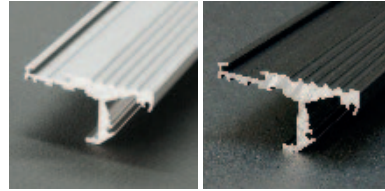

profile LED STEP C

anodized

1000mm **32060020**
2000mm **32080020**

black anodized

1000mm **32060021**
2000mm **32080021**

covers

cover
click C

white transparent

1000mm 1000mm
76320038 76320000
2000mm 2000mm
76330038 76330000

accessories

anti-slip insert ST

colorless
1000mm **32130000**
1500mm **32140000**
2000mm **32150000**
black
1000mm **32130002**
1500mm **32140002**
2000mm **32150002**

cover LED STEP

anodized
1000mm **32090020**
1500mm **32110020**
2000mm **32120020**
black anodized
1000mm **32090021**
1500mm **32110021**
2000mm **32120021**

endings

/set= 2pcs/

ending ST

▶ **32100022**
▶ **32100002**

silver
black

mounting

mounting - profile

mounting-LED stripe

LIGHTING ANGLES

LED strip + cable
+ power supply

mounting - cover

mounting - anti-slip insert