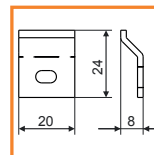

SHELF MULTI

LED stripe max 10 mm

profile LED SHELF MULTI

anodized

1000mm 25020020
2000mm 25030020

COVERS

cover PH/LO/SM standard

1000mm 63580000
2000mm 63590000

cover PH/LO/SM narrow

1000mm 63610000
2000mm 63620000

cover PH/LO/SM anodized

1000mm 63550020
2000mm 63560020

ENDINGS

ending SM

silver ▶ 25110022

ending SM throughout

▶ 25150022

ending SM connector

▶ 25130022

ending SM shelf

▶ 25120022

ending SM throughout shelf

▶ 25160022

ending SM connector shelf

▶ 25140022

MOUNTING

OPTIONAL MOUNTING:

wall bracket SM

wall bracket SM anodized
1000 - 25050020
2000 - 25060020

wall bracket SM black anodized
1000 - 25050021
2000 - 25060021

wall bracket SM white anodized
1000 - 25050001
2000 - 25060001

holder SM
25100030

LED strip + cable + power supply

MOUNTING LIGHT SOURCES:

socket frame SM 0,5
25190020

socket frame SM 1
25200020

socket frame SM 2
25210020

socket frame mounting

MOUNTING ENDING: