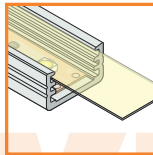

SLIM

LED strip max 8 mm

profile LED SLIM A/Z

the smallest profile for LED strip 8mm wide, which can be mounted on the surface; various applications

raw	anodized	black anodized	white painted
1000mm 89020000	1000mm 89020020	1000mm 89020021	1000mm 89020001
2000mm 89030000	2000mm 89030020	2000mm 89030021	2000mm 89030001

COVERS

1000mm	1000mm	1000mm
89060038	89060039	89060016
2000mm	2000mm	2000mm
89070038	89070039	89070016

ENDING

silver
black
white
grey

ending SL
89100040
89100002
89100001
89100022

ending SL with hole
89160040
89160002
89160001
89160022

MOUNTING

OPTIONAL MOUNTING:

holder SL simple
89110030

flexible mounting plate Z INOX
89270019

LED strip + cable
+ power supply

two-sided adhesive tape
76340000

glue

screw

OPTIONAL CONNECTOR:

connector L SL

anodized
89150020

black anodized
89150021

white painted
89150001