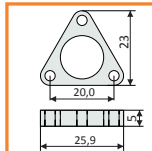

end holder PE 86160003