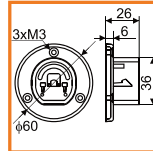

holder OV simple
92070030