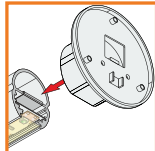

Profile mounting