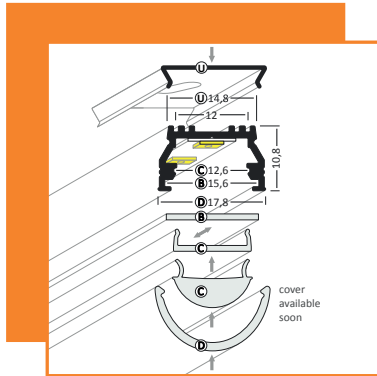

UNI12

LED strip max 12 mm