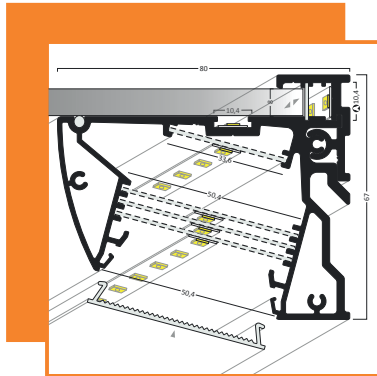

SHELF MULTI

LED stripe max 10 mm

profile LED SHELF MULTI

anodized

1000mm 25020020
2000mm 25030020

COVERS

cover PH/LO/SM standard

1000mm 63580000
2000mm 63590000

cover PH/LO/SM narrow

1000mm 63610000
2000mm 63620000

cover PH/LO/SM anodized

1000mm 63550020
2000mm 63560020

ENDINGS

ending SM

silver ▶ 25110022

ending SM throughout

▶ 25150022

ending SM connector

▶ 25130022

ending SM shelf

▶ 25120022

ending SM throughout shelf

▶ 25160022

ending SM connector shelf

▶ 25140022

MOUNTING

OPTIONAL MOUNTING:

wall bracket SM

wall bracket SM anodized
1000 - 25050020
2000 - 25060020

wall bracket SM black anodized
1000 - 25050021
2000 - 25060021

wall bracket SM white anodized
1000 - 25050001
2000 - 25060001

holder SM
25100030

LED strip + cable + power supply

MOUNTING LIGHT SOURCES:

socket frame SM 0,5
25190020

socket frame SM 1
25200020

socket frame SM 2
25210020

socket frame mounting

MOUNTING ENDING: