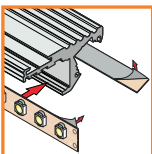

mounting-LED stripe