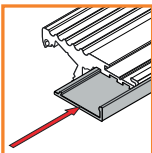

mounting - cover