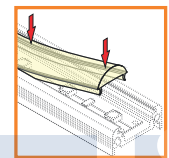

cover dick C

white	transparent
1000mm 76320038	1000mm 76320000
2000mm 76330038	2000mm 76330000