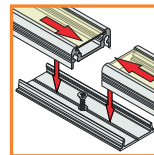

SURFACE

LED strip max 10 mm

profile LED SURFACE BC/UX

	anodized	black anodized	white anodized
1000mm	77260020	1000mm 77260021	1000mm 77260001
2000mm	77270020	2000mm 77270021	2000mm 77270001

COVERS

cover slide B

white	frosted	transparent
1000mm 76240038	1000mm 76240039	1000mm 76240016
2000mm 76250038	2000mm 76250039	2000mm 76250016

cover dick C

white	transparent
1000mm 76320038	1000mm 76320000
2000mm 76330038	2000mm 76330000

cover lens C

transparent
1000mm 76290000
2000mm 76300000

endings

ending SU
silver ▶ 70360040
black ▶ 70360002
white ▶ 70360001
grey ▶ 70360022

ending SU with hole
▶ 77540040
▶ 77540002
▶ 77540001
▶ 77540022

mounting

OPTIONAL MOUNTING:

mounting plate X
76260000

mounting plate U INOX
76380000

LED strip + cable + power supply

holder SU simple
77370030

connector L SU
anodized 77410020
black anodized 77410021
white painted 77410001

OPTIONAL CONNECTOR:

connector X
76350000