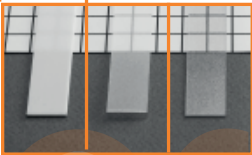

COVERS

cover A white frosted transparent

1000mm	1000mm	1000mm
89060038	89060039	89060016
2000mm	2000mm	2000mm
89070038	89070039	89070016