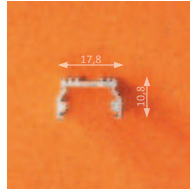

profile LED UNI12 BCD/U

raw	anodized	black anodized	white painted
1000mm A1010000	1000mm A1010020	1000mm A1010021	1000mm A1010001
2000mm A1010000	2000mm A1010020	2000mm A1010021	2000mm A1010001