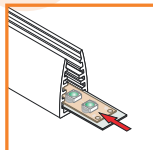

placement glass in
the profile