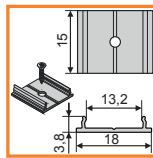

SURFACE

LED strip max 10 mm

profile LED SURFACE BC/UX

	anodized	black anodized	white anodized
1000mm	77260020	1000mm 77260021	1000mm 77260001
2000mm	77270020	2000mm 77270021	2000mm 77270001

COVERS

cover slide B

white	frosted	transparent
1000mm 76240038	1000mm 76240039	1000mm 76240016
2000mm 76250038	2000mm 76250039	2000mm 76250016

cover dick C

white	transparent
1000mm 76320038	1000mm 76320000
2000mm 76330038	2000mm 76330000

cover lens C

transparent
1000mm 76290000
2000mm 76300000

endings

ending SU
silver ▶ 70360040
black ▶ 70360002
white ▶ 70360001
grey ▶ 70360022

ending SU with hole
▶ 77540040
▶ 77540002
▶ 77540001
▶ 77540022

mounting

OPTIONAL MOUNTING:

mounting plate X
76260000

mounting plate U INOX
76380000

LED strip + cable + power supply

holder SU simple
77370030

connector L SU
anodized 77410020
black anodized 77410021
white painted 77410001

OPTIONAL CONNECTOR:

connector X
76350000