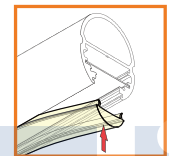

OVAL

LED strip max 20 mm

profile LED OVAL BC

anodized

1000mm 92020020
2000mm 92030020

COVERS

cover slide B

milczny szron transparent

1000mm	1000mm	1000mm
76240038	76240039	76240016
2000mm	2000mm	2000mm
76250038	76250039	76250016

cover click C

milczny transparent

1000mm	1000mm
76320038	76320000
2000mm	2000mm
76330038	76330000

cover lens C

transparent

1000mm
76290000
2000mm
76300000

MOUNTING

OPTIONAL MOUNTING:

holder OV
92040022

holder OV simple
92070030

LED strip + cable
+ power supply

LED mounting
- Fortimo LED

LED mounting
- strip

Profile mounting