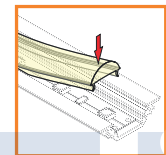

TRIO

LED strip max 10 mm

profile LED TRIO BC

corner profile 45 degree;
can be mounted on the surface by screws
or inside the gap by glue

anodized

1000mm 91020020
2000mm 91030020

black anodized

1000mm 91020021
2000mm 91030021

white painted

1000mm 91020001
2000mm 91030001

COVERS

cover side B

white frosted transparent

1000mm 76240038
2000mm 76250038
1000mm 76240039
2000mm 76250039
1000mm 76240016
2000mm 76250016

cover click C

white transparent

1000mm 76320038
2000mm 76330038
1000mm 76320000
2000mm 76330000

cover lens C

transparent

1000mm 76290000
2000mm 76300000

endings

/set= 2pcs/

silver
black
white
grey

ending TR
91050040
91050002
91050001
91050022

mounting

OPTIONAL MOUNTING:

screw

glue

mounting adhesive
LED stripe

LED strip + cable
+ power supply