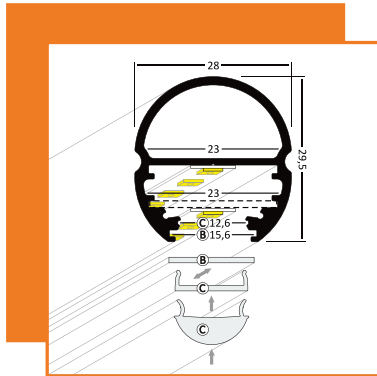

OVAL

LED strip max 20 mm

profile LED OVAL BC

anodized

1000mm 92020020
2000mm 92030020

COVERS

cover slide B

milczny szron transparent

1000mm	1000mm	1000mm
76240038	76240039	76240016
2000mm	2000mm	2000mm
76250038	76250039	76250016

cover click C

milczny transparent

1000mm	1000mm
76320038	76320000
2000mm	2000mm
76330038	76330000

cover lens C

transparent

1000mm
76290000
2000mm
76300000

MOUNTING

OPTIONAL MOUNTING:

holder OV
92040022

holder OV simple
92070030

LED strip + cable
+ power supply

LED mounting
- Fortimo LED

LED mounting
- strip

Profile mounting