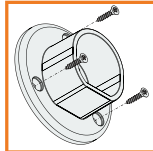

holder OV simple
92070030