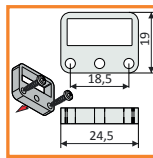

connector L SU
anodized 77410020
black anodized 77410021
white painted 77410001