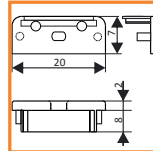

SURFACE

LED strip max 10 mm

profile LED SURFACE BC/UX

	anodized	black anodized	white anodized
1000mm	77260020	1000mm 77260021	1000mm 77260001
2000mm	77270020	2000mm 77270021	2000mm 77270001

COVERS

cover slide B

white	frosted	transparent
1000mm 76240038	1000mm 76240039	1000mm 76240016
2000mm 76250038	2000mm 76250039	2000mm 76250016

cover dick C

white	transparent
1000mm 76320038	1000mm 76320000
2000mm 76330038	2000mm 76330000

cover lens C

transparent
1000mm 76290000
2000mm 76300000

endings

ending SU
silver ▶ 70360040
black ▶ 70360002
white ▶ 70360001
grey ▶ 70360022

ending SU with hole
▶ 77540040
▶ 77540002
▶ 77540001
▶ 77540022

mounting

OPTIONAL MOUNTING:

mounting plate X
76260000

mounting plate U INOX
76380000

LED strip + cable + power supply

holder SU simple
77370030

connector L SU
anodized 77410020
black anodized 77410021
white painted 77410001

OPTIONAL CONNECTOR:

connector X
76350000