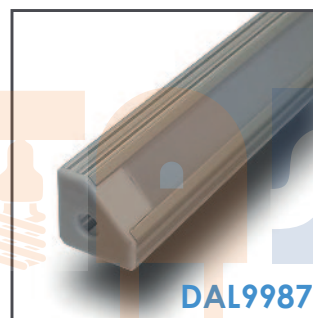

ALUMINIUM PROFILES/ ALUMINIJSKI PROFILI

FOR LED STRIPS/ ZA LED TRAKU

SKU CODE	SIZE	COLOR
DAL9981	17 x 12 x 1000 mm	Transparent
DAL9982	17 x 12 x 1000 mm	Matt
DAL9983	17 x 12 x 1000 mm	Transparent
DAL9984	17 x 12 x 1000 mm	Matt
DAL9985	25 x 9 x 1000 mm	Transparent
DAL9986	25 x 9 x 1000 mm	Matt
DAL9987	19 x 19 x 1000 mm	Matt