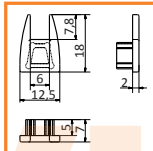

MIKRO

LED stripe max 10 mm

profile LED MIKRO

for lighting a glass 6mm thick

anodized

1000mm 68530020
2000mm 68540020

endings

/set= 2pcs/

ending MI
transparent

68560000

mounting

OPTIONAL
MOUNTING:

mounting LED stripe

placement glass in
the profile

LED strip + cable
+ power supply