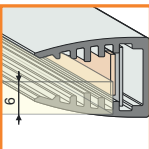

placement glass in
the profile