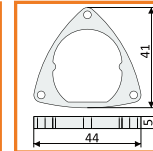

LED strip + cable
+ power supply