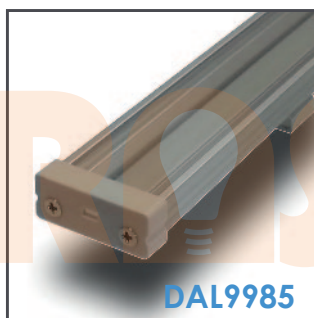

ALUMINIUM PROFILES/ ALUMINIJSKI PROFILI

FOR LED STRIPS/ ZA LED TRAKU

SKU CODE	SIZE	COLOR
DAL9981	17 x 12 x 1000 mm	Transparent
DAL9982	17 x 12 x 1000 mm	Matt
DAL9983	17 x 12 x 1000 mm	Transparent
DAL9984	17 x 12 x 1000 mm	Matt
DAL9985	25 x 9 x 1000 mm	Transparent
DAL9986	25 x 9 x 1000 mm	Matt
DAL9987	19 x 19 x 1000 mm	Matt