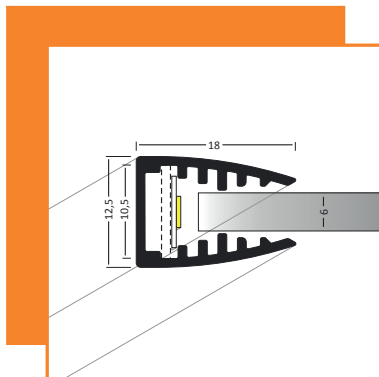

MIKRO

LED stripe max 10 mm

profile LED MIKRO

for lighting a glass 6mm thick

anodized

1000mm 68530020
2000mm 68540020

endings

/set= 2pcs/

ending MI
transparent

68560000

mounting

OPTIONAL
MOUNTING:

mounting LED stripe

placement glass in
the profile

LED strip + cable
+ power supply