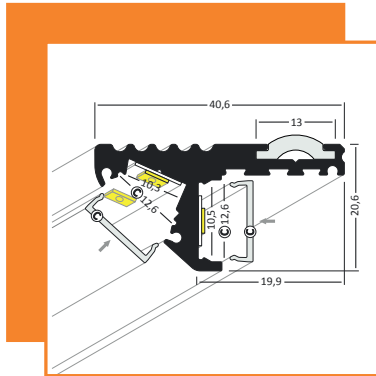

STEP

LED strip max 10 mm

profile LED STEP C