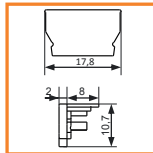

/set = 2pcs/
ending UN12 with hole
▶A1100040
▶A1100002
▶A1100001
▶A1100022