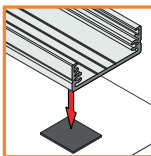

mounting LED strip - max. 3 x 8 mm