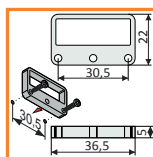

two-sided adhesive tape
76340000