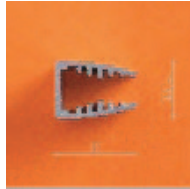

profile LED MIKRO

for lighting a glass 6mm thick