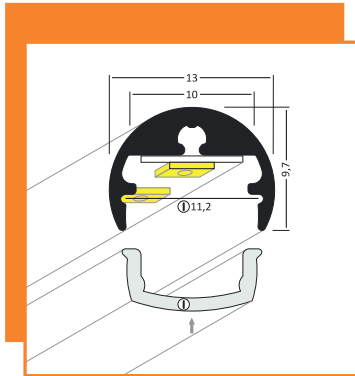

PEN

LED stripe max 10 mm

profile LED PEN I

anodized

1000mm 86020020
2000mm 86030020

covers

1000mm 86050000
2000mm 86060000

mounting

OPTIONAL MOUNTING:

OPTIONAL CONNECTOR: