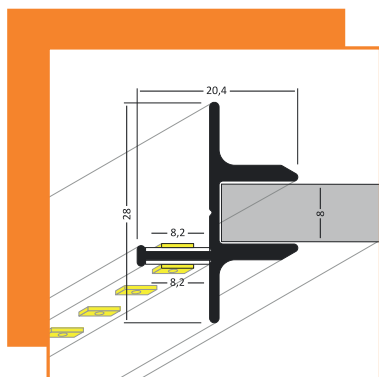

TWIN

LED stripe max 8 mm

profil LED TWIN

raw aluminium

1000mm **82130000**
2000mm **82150000**

mounting

OPTIONAL MOUNTING:

mounting - LED stripe

mounting on glass set screw 2xM4

LED strip + cable + power supply

OPTIONAL WEERSTON:

profil LED TWIN Plus

1000mm **82140000**
2000mm **82160000**

OPTIONAL MOUNTING: