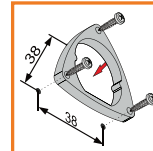

LED strip + cable
+ power supply