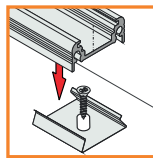

mounting plate U INOX
76380000

LED strip + cable + power supply