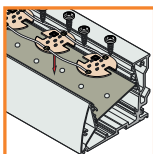

LED strip + cable + power supply

MOUNTING LIGHT SOURCES: