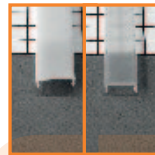

cover click C

white transparent

1000mm 76320038
2000mm 76330038
1000mm 76320000
2000mm 76330000