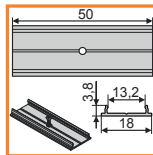

SURFACE

LED strip max 10 mm

profile LED SURFACE BC/UX

	anodized	black anodized	white anodized
1000mm	77260020	1000mm 77260021	1000mm 77260001
2000mm	77270020	2000mm 77270021	2000mm 77270001

COVERS

cover slide B

white	frosted	transparent
1000mm 76240038	1000mm 76240039	1000mm 76240016
2000mm 76250038	2000mm 76250039	2000mm 76250016

cover dick C

white	transparent
1000mm 76320038	1000mm 76320000
2000mm 76330038	2000mm 76330000

cover lens C

transparent
1000mm 76290000
2000mm 76300000

endings

ending SU
silver ▶ 70360040
black ▶ 70360002
white ▶ 70360001
grey ▶ 70360022

ending SU with hole
▶ 77540040
▶ 77540002
▶ 77540001
▶ 77540022

mounting

OPTIONAL MOUNTING:

mounting plate X
76260000

mounting plate U INOX
76380000

LED strip + cable + power supply

holder SU simple
77370030

connector L SU
anodized 77410020
black anodized 77410021
white painted 77410001

OPTIONAL CONNECTOR:

connector X
76350000