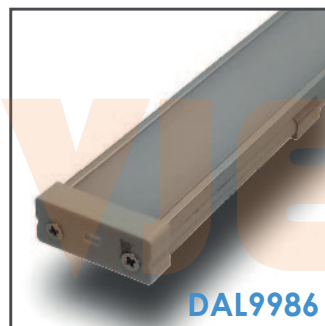

ALUMINIUM PROFILES/ ALUMINIJSKI PROFILI

FOR LED STRIPS/ ZA LED TRAKU

SKU CODE	SIZE	COLOR
DAL9981	17 x 12 x 1000 mm	Transparent
DAL9982	17 x 12 x 1000 mm	Matt
DAL9983	17 x 12 x 1000 mm	Transparent
DAL9984	17 x 12 x 1000 mm	Matt
DAL9985	25 x 9 x 1000 mm	Transparent
DAL9986	25 x 9 x 1000 mm	Matt
DAL9987	19 x 19 x 1000 mm	Matt