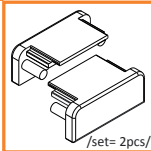

endings

ending SU
silver ▶ 70360040
black ▶ 70360002
white ▶ 70360001
grey ▶ 70360022