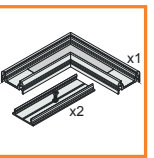

SURFACE

LED strip max 10 mm

profile LED SURFACE BC/UX

	anodized	black anodized	white anodized
1000mm	77260020	1000mm 77260021	1000mm 77260001
2000mm	77270020	2000mm 77270021	2000mm 77270001

COVERS

cover slide B

white	frosted	transparent
1000mm 76240038	1000mm 76240039	1000mm 76240016
2000mm 76250038	2000mm 76250039	2000mm 76250016

cover dick C

white	transparent
1000mm 76320038	1000mm 76320000
2000mm 76330038	2000mm 76330000

cover lens C

transparent
1000mm 76290000
2000mm 76300000

endings

ending SU
silver ▶ 70360040
black ▶ 70360002
white ▶ 70360001
grey ▶ 70360022

ending SU with hole
▶ 77540040
▶ 77540002
▶ 77540001
▶ 77540022

mounting

OPTIONAL MOUNTING:

mounting plate X
76260000

mounting plate U INOX
76380000

LED strip + cable + power supply

holder SU simple
77370030

connector L SU
anodized 77410020
black anodized 77410021
white painted 77410001

OPTIONAL CONNECTOR:

connector X
76350000