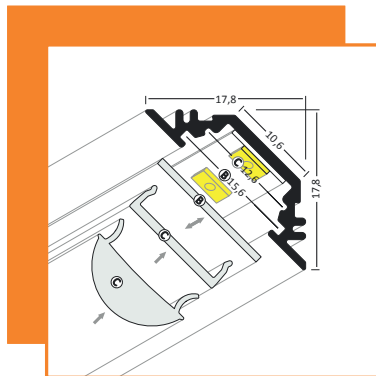

TRIO

LED strip max 10 mm

profile LED TRIO BC

corner profile 45 degree;
can be mounted on the surface by screws
or inside the gap by glue

anodized

1000mm 91020020
2000mm 91030020

black anodized

1000mm 91020021
2000mm 91030021

white painted

1000mm 91020001
2000mm 91030001

COVERS

cover side B

white frosted transparent

1000mm 76240038
2000mm 76250038
1000mm 76240039
2000mm 76250039
1000mm 76240016
2000mm 76250016

cover click C

white transparent

1000mm 76320038
2000mm 76330038
1000mm 76320000
2000mm 76330000

cover lens C

transparent

1000mm 76290000
2000mm 76300000

endings

/set= 2pcs/

silver
black
white
grey

ending TR
91050040
91050002
91050001
91050022

mounting

OPTIONAL MOUNTING:

screw

glue

mounting adhesive
LED stripe

LED strip + cable
+ power supply