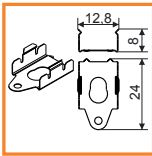

flexible mounting plate Z INOX
89270019

LED strip + cable
+ power supply