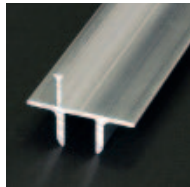

profil LED TWIN