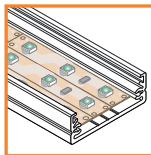

mounting LED module
1,5W f30 6led