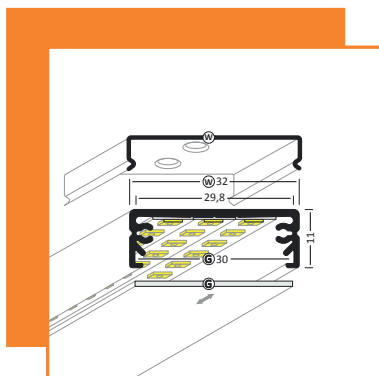

WIDE

LED strip max 24 mm