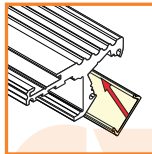

STEP

LED strip max 10 mm

profile LED STEP C

anodized

1000mm **32060020**
2000mm **32080020**

black anodized

1000mm **32060021**
2000mm **32080021**

covers

cover
click C

white transparent

1000mm 1000mm
76320038 76320000
2000mm 2000mm
76330038 76330000

accessories

anti-slip insert ST

colorless
1000mm **32130000**
1500mm **32140000**
2000mm **32150000**
black
1000mm **32130002**
1500mm **32140002**
2000mm **32150002**

cover LED STEP

anodized
1000mm **32090020**
1500mm **32110020**
2000mm **32120020**
black anodized
1000mm **32090021**
1500mm **32110021**
2000mm **32120021**

endings

/set= 2pcs/

ending ST

▶ **32100022**
▶ **32100002**

silver
black

mounting

mounting - profile

mounting-LED stripe

LIGHTING ANGLES

LED strip + cable
+ power supply

mounting - cover

mounting - anti-slip insert