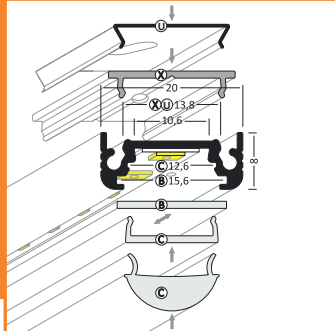

SURFACE

LED strip max 10 mm