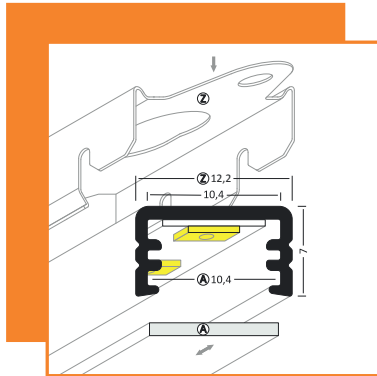

SLIM

LED strip max 8 mm

profile LED SLIM A/Z

the smallest profile for LED strip 8mm wide, which can be mounted on the surface; various applications