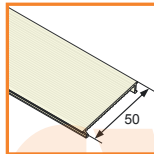

cover PH/LO/SM narrow

1000mm 63610000
2000mm 63620000