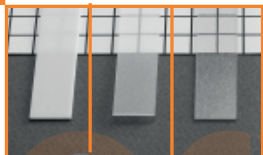

COVERS

cover side B

white frosted transparent

1000mm 76240038
2000mm 76250038
1000mm 76240039
2000mm 76250039
1000mm 76240016
2000mm 76250016