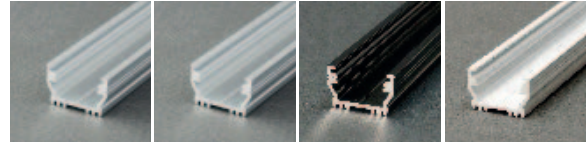

profile LED UNI12 BCD/U

raw	anodized	black anodized	white painted
1000mm A1010000	1000mm A1010020	1000mm A1010021	1000mm A1010001
2000mm A1010000	2000mm A1010020	2000mm A1010021	2000mm A1010001