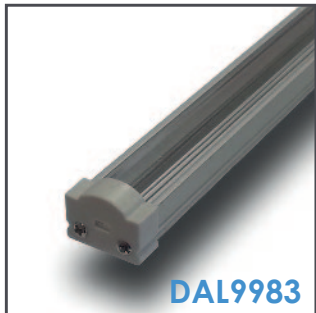

ALUMINIUM PROFILES/ ALUMINIJSKI PROFILI

FOR LED STRIPS/ ZA LED TRAKU

SKU CODE	SIZE	COLOR
DAL9981	17 x 12 x 1000 mm	Transparent
DAL9982	17 x 12 x 1000 mm	Matt
DAL9983	17 x 12 x 1000 mm	Transparent
DAL9984	17 x 12 x 1000 mm	Matt
DAL9985	25 x 9 x 1000 mm	Transparent
DAL9986	25 x 9 x 1000 mm	Matt
DAL9987	19 x 19 x 1000 mm	Matt