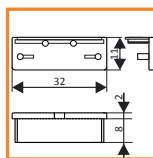

ending WI with hole
84310040
84310002
84310001
84310022