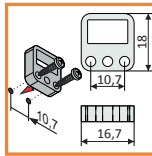

SLIM

LED strip max 8 mm

profile LED SLIM A/Z

the smallest profile for LED strip 8mm wide, which can be mounted on the surface; various applications

raw	anodized	black anodized	white painted
1000mm 89020000	1000mm 89020020	1000mm 89020021	1000mm 89020001
2000mm 89030000	2000mm 89030020	2000mm 89030021	2000mm 89030001

COVERS

1000mm	1000mm	1000mm
89060038	89060039	89060016
2000mm	2000mm	2000mm
89070038	89070039	89070016

ENDING

silver
black
white
grey

ending SL
89100040
89100002
89100001
89100022

ending SL with hole
89160040
89160002
89160001
89160022

MOUNTING

OPTIONAL MOUNTING:

holder SL simple
89110030

flexible mounting plate Z INOX
89270019

LED strip + cable
+ power supply

two-sided adhesive tape
76340000

glue

screw

OPTIONAL CONNECTOR:

connector L SL

anodized
89150020

black anodized
89150021

white painted
89150001