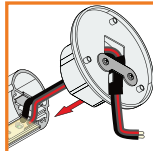

OVAL

LED strip max 20 mm

profile LED OVAL BC

anodized

1000mm 92020020
2000mm 92030020

COVERS

cover slide B

milczny szron transparent

1000mm	1000mm	1000mm
76240038	76240039	76240016
2000mm	2000mm	2000mm
76250038	76250039	76250016

cover click C

milczny transparent

1000mm	1000mm
76320038	76320000
2000mm	2000mm
76330038	76330000

cover lens C

transparent

1000mm
76290000
2000mm
76300000

MOUNTING

OPTIONAL MOUNTING:

holder OV
92040022

holder OV simple
92070030

LED strip + cable
+ power supply

LED mounting
- Fortimo LED

LED mounting
- strip

Profile mounting