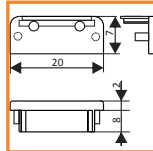

ending SU with hole
▶ 77540040
▶ 77540002
▶ 77540001
▶ 77540022