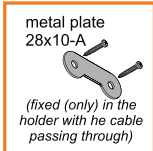

OVAL

LED strip max 20 mm

profile LED OVAL BC

anodized

1000mm 92020020
2000mm 92030020

COVERS

cover slide B

milczny szron transparent

1000mm	1000mm	1000mm
76240038	76240039	76240016
2000mm	2000mm	2000mm
76250038	76250039	76250016

cover click C

milczny transparent

1000mm	1000mm
76320038	76320000
2000mm	2000mm
76330038	76330000

cover lens C

transparent

1000mm
76290000
2000mm
76300000

MOUNTING

OPTIONAL MOUNTING:

holder OV
92040022

holder OV simple
92070030

LED strip + cable
+ power supply

LED mounting
- Fortimo LED

LED mounting
- strip

Profile mounting