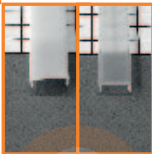

STEP

LED strip max 10 mm

profile LED STEP C

anodized

1000mm **32060020**
2000mm **32080020**

black anodized

1000mm **32060021**
2000mm **32080021**

covers

cover
click C

white transparent

1000mm 1000mm
76320038 76320000
2000mm 2000mm
76330038 76330000

accessories

anti-slip insert ST

colorless
1000mm **32130000**
1500mm **32140000**
2000mm **32150000**
black
1000mm **32130002**
1500mm **32140002**
2000mm **32150002**

cover LED STEP

anodized
1000mm **32090020**
1500mm **32110020**
2000mm **32120020**
black anodized
1000mm **32090021**
1500mm **32110021**
2000mm **32120021**

endings

/set= 2pcs/

ending ST

▶ **32100022**
▶ **32100002**

silver
black

mounting

mounting - profile

mounting-LED stripe

LIGHTING ANGLES

LED strip + cable
+ power supply

mounting - cover

mounting - anti-slip insert