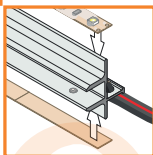

mounting

OPTIONAL MOUNTING:

mounting - LED stripe