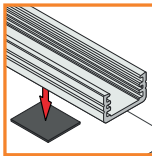

SLIM

LED strip max 8 mm

profile LED SLIM A/Z

the smallest profile for LED strip 8mm wide, which can be mounted on the surface; various applications

raw	anodized	black anodized	white painted
1000mm 89020000	1000mm 89020020	1000mm 89020021	1000mm 89020001
2000mm 89030000	2000mm 89030020	2000mm 89030021	2000mm 89030001

COVERS

1000mm	1000mm	1000mm
89060038	89060039	89060016
2000mm	2000mm	2000mm
89070038	89070039	89070016

ENDING

silver
black
white
grey

ending SL
89100040
89100002
89100001
89100022

ending SL with hole
89160040
89160002
89160001
89160022

MOUNTING

OPTIONAL MOUNTING:

holder SL simple
89110030

flexible mounting plate Z INOX
89270019

LED strip + cable
+ power supply

two-sided adhesive tape
76340000

glue

screw

OPTIONAL CONNECTOR:

connector L SL

anodized
89150020

black anodized
89150021

white painted
89150001