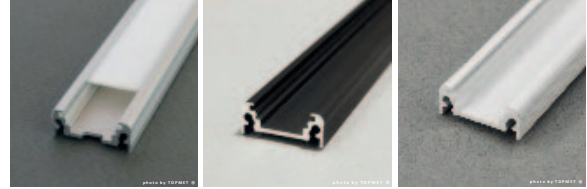

profile LED SURFACE BC/UX

	anodized	black anodized	white anodized
1000mm	77260020	1000mm 77260021	1000mm 77260001
2000mm	77270020	2000mm 77270021	2000mm 77270001

COVERS

cover slide B

white	frosted	transparent
1000mm 76240038	1000mm 76240039	1000mm 76240016
2000mm 76250038	2000mm 76250039	2000mm 76250016

cover dick C

white	transparent
1000mm 76320038	1000mm 76320000
2000mm 76330038	2000mm 76330000

cover lens C

transparent
1000mm 76290000
2000mm 76300000

endings

ending SU
silver ▶ 70360040
black ▶ 70360002
white ▶ 70360001
grey ▶ 70360022

ending SU with hole
▶ 77540040
▶ 77540002
▶ 77540001
▶ 77540022

mounting

OPTIONAL MOUNTING:

mounting plate X
76260000

mounting plate U INOX
76380000

LED strip + cable + power supply

holder SU simple
77370030

connector L SU
anodized 77410020
black anodized 77410021
white painted 77410001

OPTIONAL CONNECTOR:

connector X
76350000