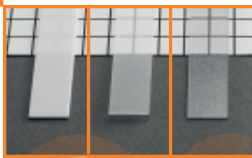

SURFACE

LED strip max 10 mm

profile LED SURFACE BC/UX

	anodized	black anodized	white anodized
1000mm	77260020	1000mm 77260021	1000mm 77260001
2000mm	77270020	2000mm 77270021	2000mm 77270001

COVERS

cover slide B

white	frosted	transparent
1000mm 76240038	1000mm 76240039	1000mm 76240016
2000mm 76250038	2000mm 76250039	2000mm 76250016

cover dick C

white	transparent
1000mm 76320038	1000mm 76320000
2000mm 76330038	2000mm 76330000

cover lens C

transparent
1000mm 76290000
2000mm 76300000

endings

ending SU
silver ▶ 70360040
black ▶ 70360002
white ▶ 70360001
grey ▶ 70360022

ending SU with hole
▶ 77540040
▶ 77540002
▶ 77540001
▶ 77540022

mounting

OPTIONAL MOUNTING:

mounting plate X
76260000

mounting plate U INOX
76380000

LED strip + cable + power supply

holder SU simple
77370030

connector L SU
anodized 77410020
black anodized 77410021
white painted 77410001

OPTIONAL CONNECTOR:

connector X
76350000