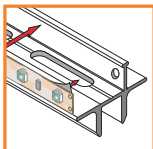

profil LED TWIN Plus

1000mm **82140000**
2000mm **82160000**

OPTIONAL MOUNTING: