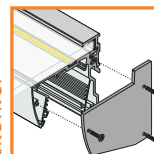

socket frame mounting

MOUNTING ENDING: