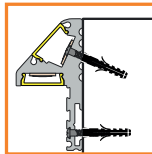

mounting-LED stripe