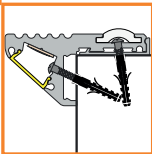

mounting

mounting - profile