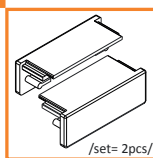

endings

ending WI
84130022
84130002
84130001
84130022

silver
black
white
grey