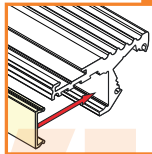

STEP

LED strip max 10 mm

profile LED STEP C

anodized

1000mm **32060020**
2000mm **32080020**

black anodized

1000mm **32060021**
2000mm **32080021**

covers

cover
click C

white transparent

1000mm 1000mm
76320038 76320000
2000mm 2000mm
76330038 76330000

accessories

anti-slip insert ST

colorless
1000mm **32130000**
1500mm **32140000**
2000mm **32150000**
black
1000mm **32130002**
1500mm **32140002**
2000mm **32150002**

cover LED STEP

anodized
1000mm **32090020**
1500mm **32110020**
2000mm **32120020**
black anodized
1000mm **32090021**
1500mm **32110021**
2000mm **32120021**

endings

/set= 2pcs/

ending ST

▶ **32100022**
▶ **32100002**

silver
black

mounting

mounting - profile

mounting-LED stripe

LIGHTING ANGLES

LED strip + cable
+ power supply

mounting - cover

mounting - anti-slip insert