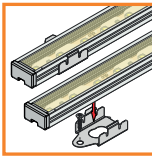

flexible mounting plate Z INOX
89270019

LED strip + cable
+ power supply