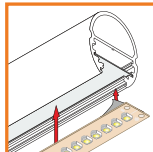

LED mounting
- strip